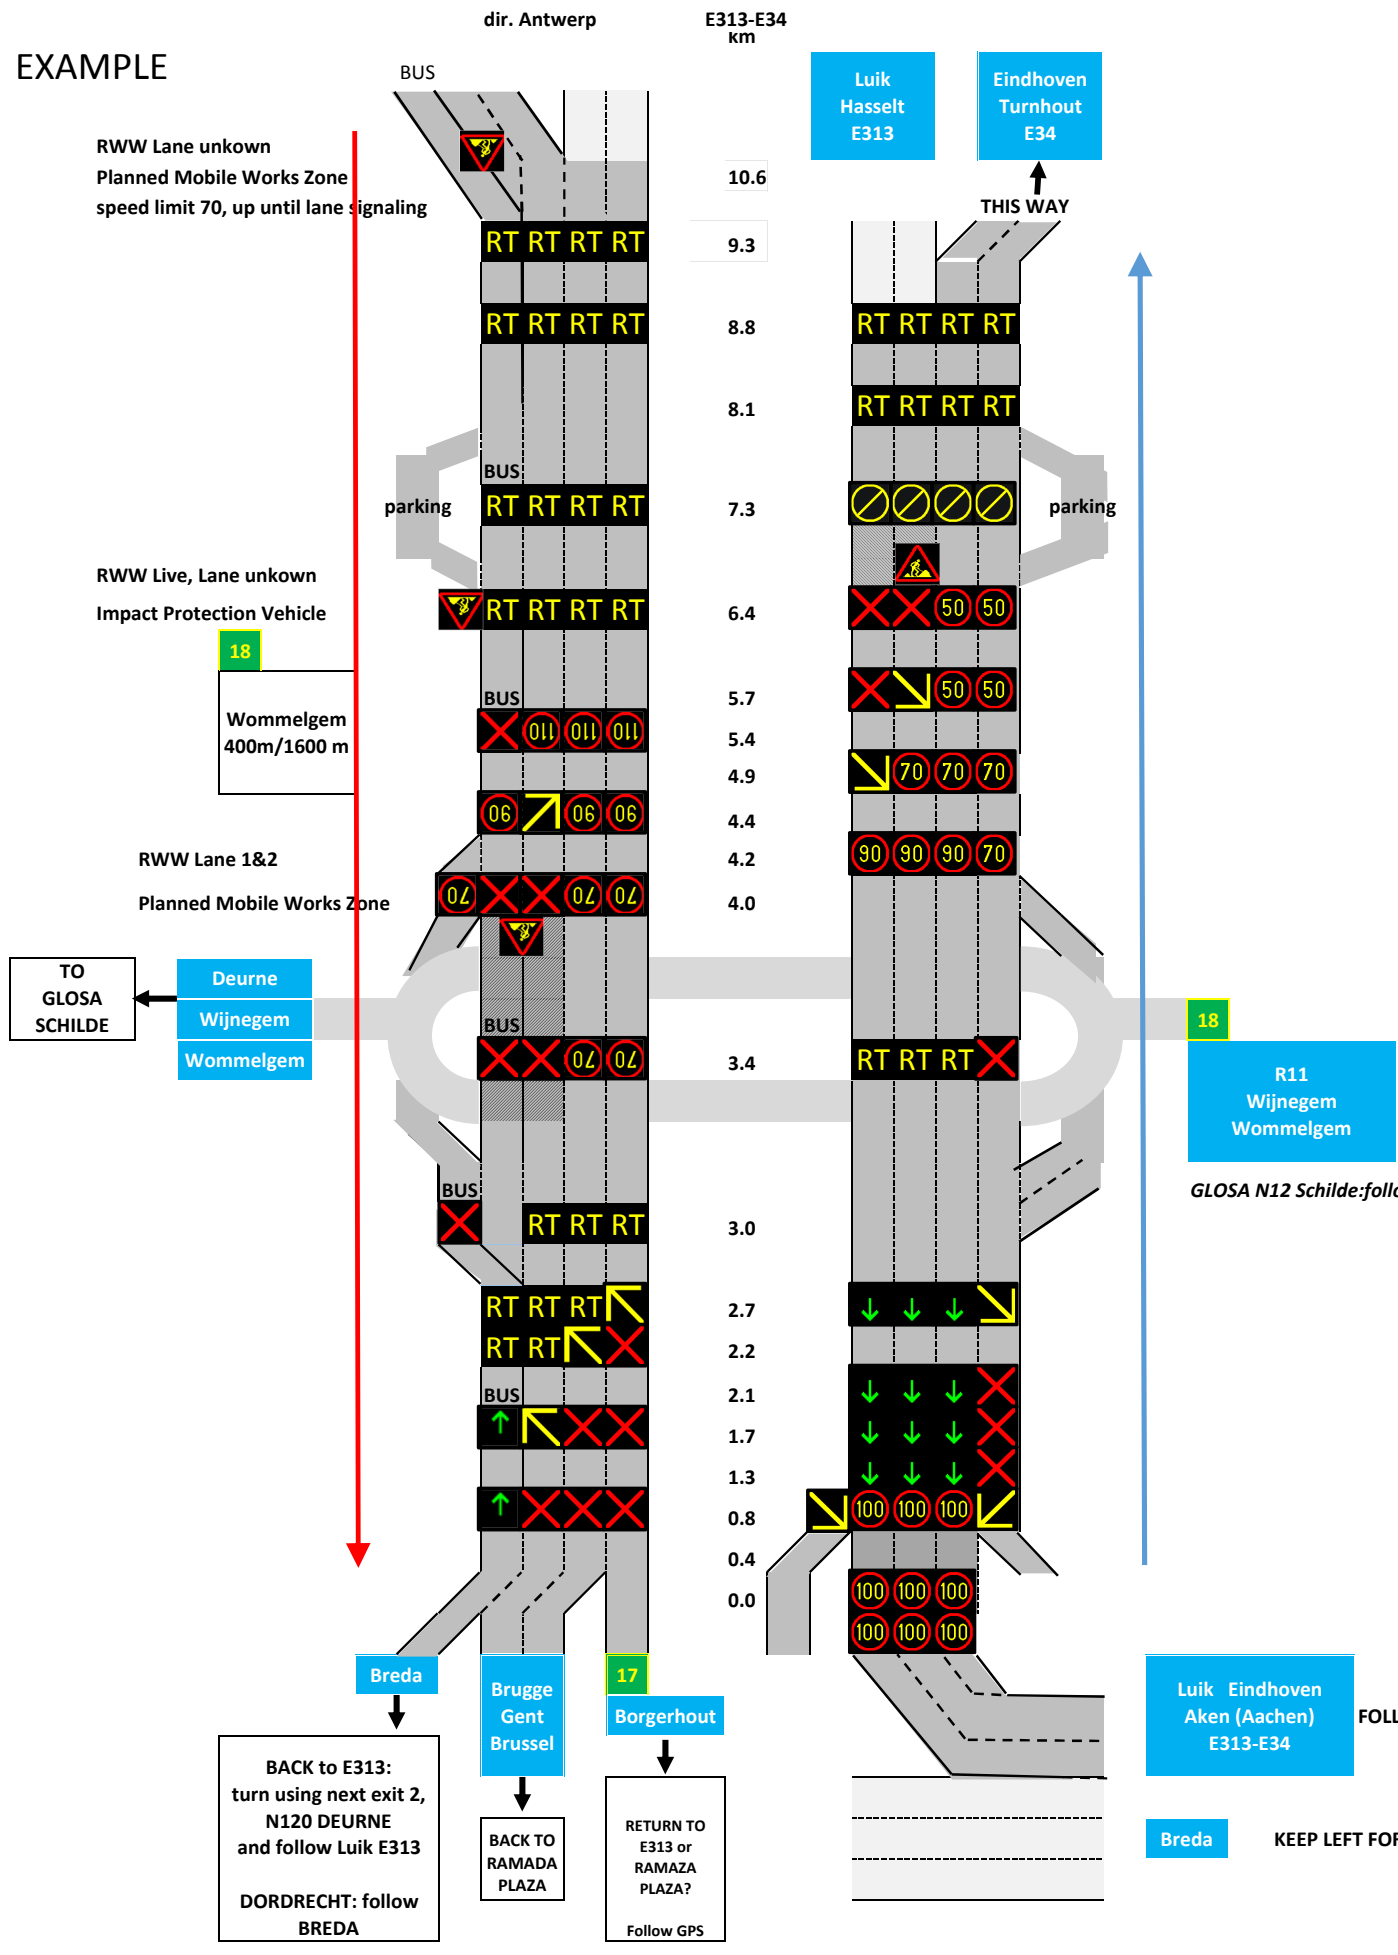

EXAMPLE

iso 14823 category codes: see milestone 6, examples

- near realtime signaling
- iso 14823: 13-663 or 12-614, not used in Flanders
- iso 14823: 12-557
- iso 14823: 13-662
- iso 14823: 13-661
- iso 14823: 13-660
- iso 14823: 13-659
- not implemented yet
- under consideration: iso 14823: 13-667 and/or Free Text BUS+TAXI

(ITS-G5 PKI non-trusted test case, location unspecified)

EXAMPLE